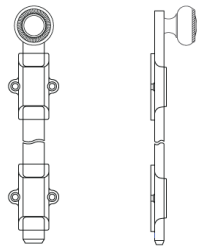

N° 7958 305R

The No 7958 305R surface bolt is typically used on the passive leaf of a double door at top and bottom. The bolt, with a roped Georgian knob, provides a decorative element, suitable for a variety of periods and styles. It can be used in conjunction with the No 7961 cremone bolt or a mortise lock on the active leaf. All Nanz plated and patinated finishes are available.

Length: 8" 12" 18" 24"

NEW YORK BOSTON CHICAGO MIAMI LOS ANGELES SAN FRANCISCO LONDON

THE NANZ COMPANY 121 VARICK STREET NEW YORK NY 10013 212 367 7000 NANZ.COM

© 1989-2017 ALL RIGHTS RESERVED