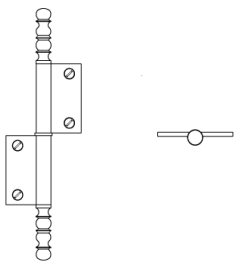

N° 3930

The N° 3930 French lift-off cabinet hinge, sometimes called a paumelle, terminates in decoratively turned finials. Suitable for large cabinets. The N° 3930 hinge is handed. All Nanz plated and patinated finishes are available.

Height: 6-3/4"

Width: 2-3/16"

Leaf Gauge: 1/8"

Knuckle Diameter: 3/8"

Collection: The Drum

NEW YORK    BOSTON    CHICAGO    MIAMI    LOS ANGELES    SAN FRANCISCO    LONDON

THE NANZ COMPANY    121 VARICK STREET NEW YORK NY 10013    212 367 7000    NANZ.COM