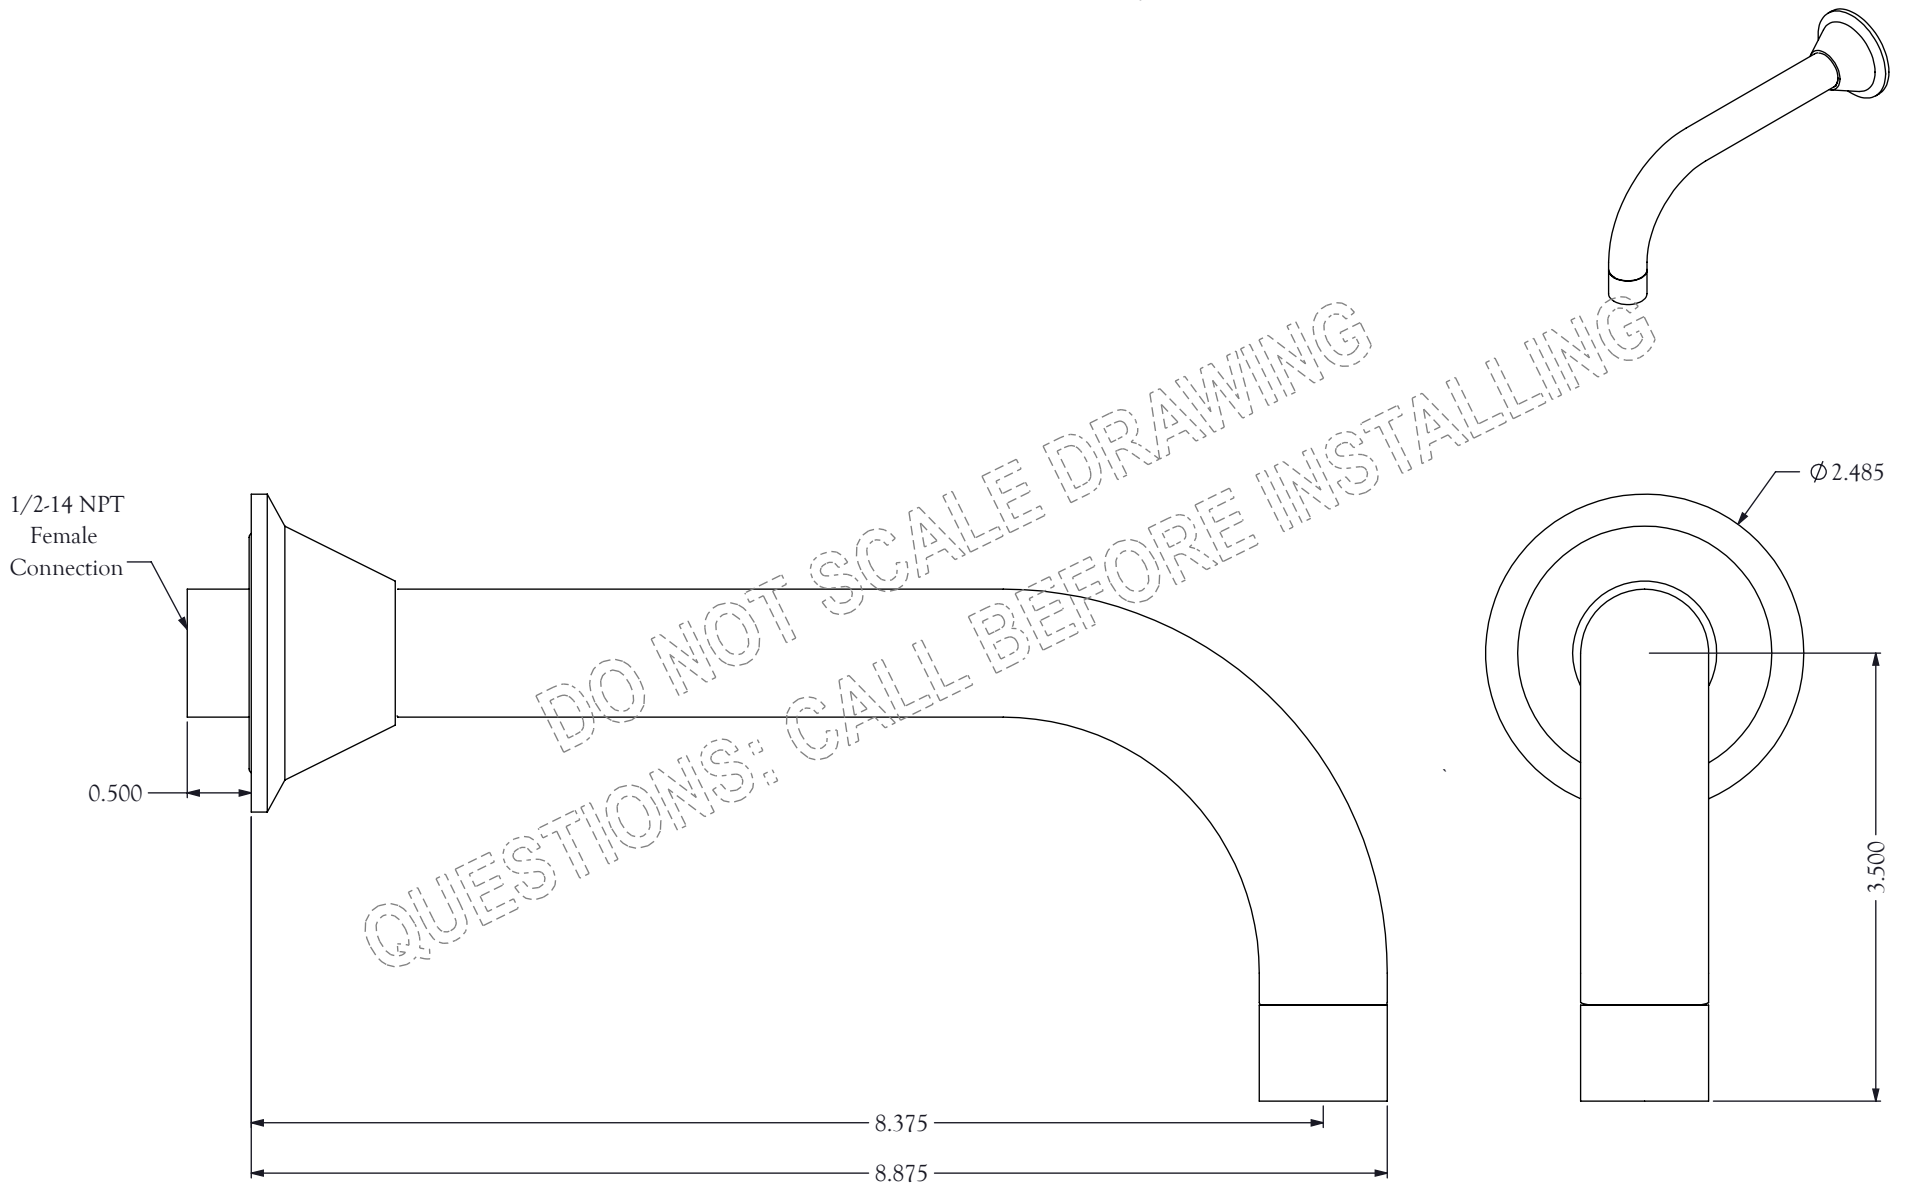

NANZ

THE NANZ COMPANY

121 VARICK ST NEW YORK 10013
212 367 7000 FAX 212 367 7375
WWW.NANZ.COM

PRODUCT: Roundhaus Wall Mount Tub Spout

COMPONENT: Template Drawing

FILE NAME: AQ-RH4.STUW1 r1.0

CATALOG NUMBER: AQ

DRAWN: RS

CHECKED: RD

DATE: 01-02-24

DATE: 01-03-24

REV: 1.0

SCALE: 2:3

SHEET: 1 of 1

UNLESS OTHERWISE SPECIFIED, MATERIAL IS BRASS, LENGTHS ARE IN INCHES, ANGLES ARE DEGREE. TOLERANCE: FRACTIONS $\pm 1/32$, .XXX \pm .005, .XX \pm .01, ANGLES $\pm 1^\circ$; HOLE DIAMETERS $+ .003/- .002$; CONCENTRICITY .005 TOTAL INDICATOR READING.