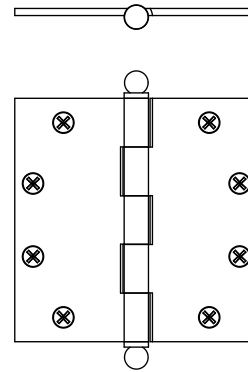

EC-3945BF

The EC-3945BF five knuckle butt hinge with button tips is suitable for decors ranging from the most traditional to ultramodern, depending on choice of finish. Larger and smaller hinges are available for different doors of varying thickness and trim conditions. Available in 3-1/2" x 3-1/2", 4" x 4", 4-1/2" x 4-1/2" and 5" x 5" sizes.

Height X Width	Leaf Guage	Knuckle Diameter
3-1/2" X 3-1/2"	0.119"	0.5"
4" X 4"	0.131"	0.5"
4-1/2" X 4-1/2"	0.134"	0.5"
5" X 5"	0.146"	0.5"

Dimensioned templates are available upon request.