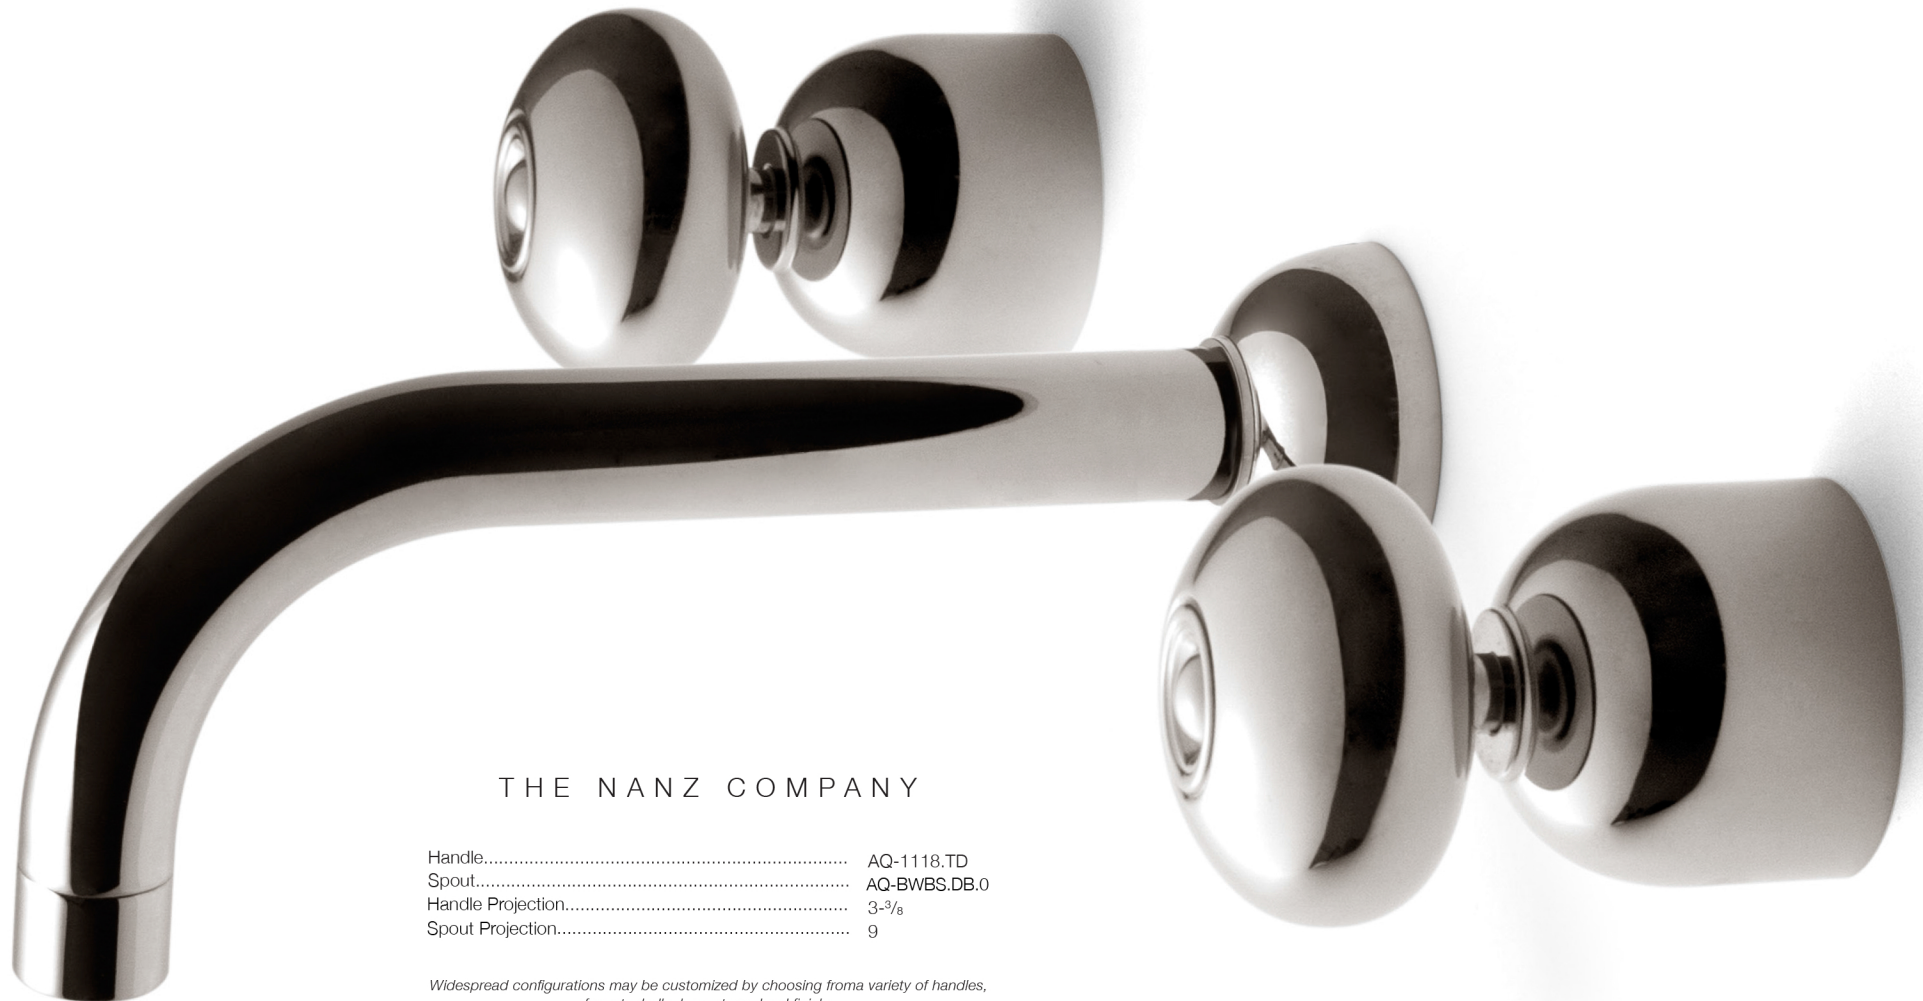

NANZAQUATIC®

WALL MOUNTED
BASIN SET 268

THE NANZ COMPANY

| | |
|------------------------|--------------------------------|
| Handle..... | AQ-1118.TD |
| Spout..... | AQ-BWBS.DB.0 |
| Handle Projection..... | 3- ³ / ₈ |
| Spout Projection..... | 9 |

Widespread configurations may be customized by choosing from a variety of handles, faucets, bells, bonnets and rod finials.