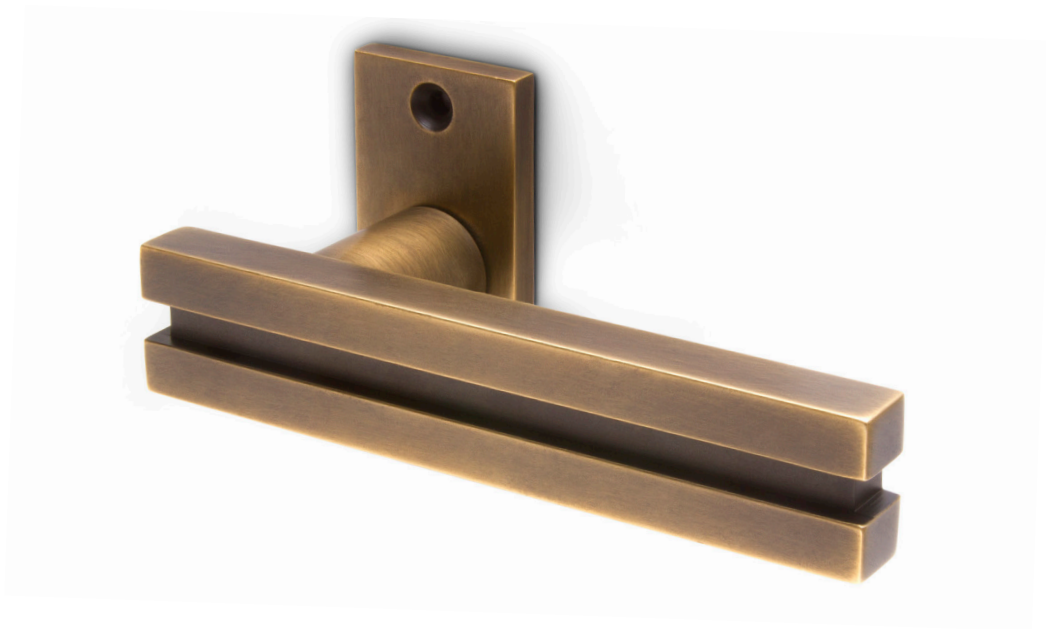

NANZ

N° 2642

STUDIO LINE

Length: 4
Projection: 2
Rose: $1 \frac{1}{4} \times 2 \frac{3}{4}$

NEW YORK

GREENWICH

MIAMI

CHICAGO