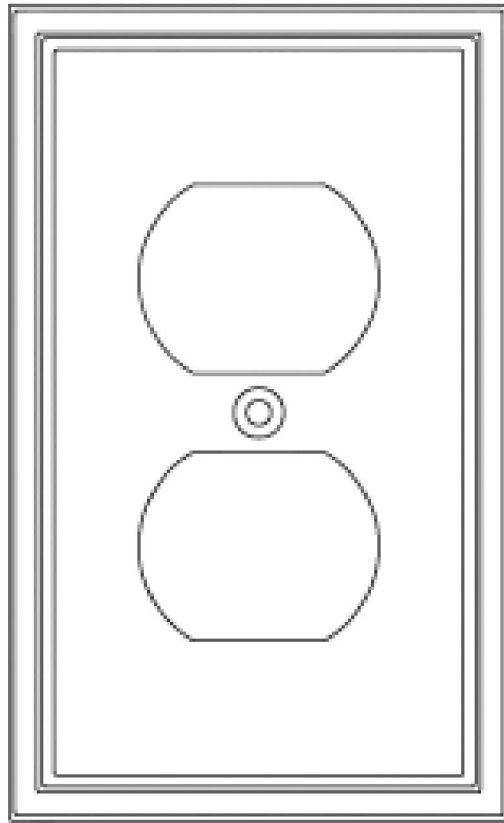

**NANZ**

## Nº 9815

The rectangular outlet plate has stepped bead molding around the edge with a small cove forming a transition to the face of the plate. The restrained classic design gracefully contributes to the level of finish of an interior, whether traditional or contemporary. It measures 4-3/4" x 2-3/4". Finishes available include polished brass, polished nickel, silver, and dark oxidized bronze.