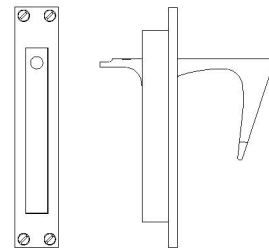

N° 9604

The N° 9604 large pocket door edge pull is designed for oversized or thick doors. The handle pivots outward by pushing on the top. It is used in conjunction with any of our pocket door flush pulls. The face measures 6 - 15/16" x 1 - 1/4" with a mortising depth of 3". All Nanz finishes are available.