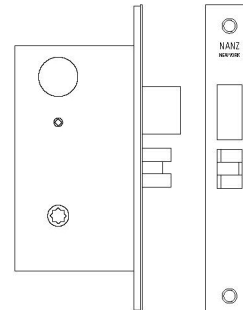

## N° 7139M

The N° 7139M full mortise Privacy lockset, recommended for coastal residences and yachts, features all-stainless steel construction for corrosion resistance. Available in 2-1/2" or 2-3/4" backsets, it incorporates an adjustable bevel faceplate, emergency egress functionality and a three piece anti-friction latch. This lockset is suitable for doors 1-3/4" thick or greater, and has a faceplate measuring 8" x 1-1/4". A stainless steel strike plate and metal dustbox are provided. The lockset can be delivered with any Nanz handle, thumbturn, and cylinder. All finishes are available.