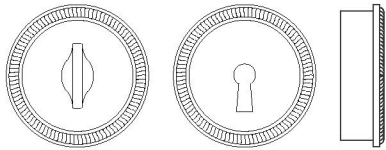

N° 6027RK

The 6027RK round recessed thumbturn with a roped astragal face can be used alone on a pocket door or as an auxiliary pull to operate a deadbolt. It is available for passage doors with a keyhole, as shown, or with a thumbturn. It can also be specified with a straight, beaded, or plain astragal. All Nanz plated and patinated finishes are available.

Diameter	Projection	Depth
2	$\frac{3}{16}$	$\frac{1}{2}$
3	$\frac{3}{16}$	$\frac{1}{2}$

For dimensioned drawings or to view a wide range of additional recessed pulls, see our online catalogue at www.nanz.com.