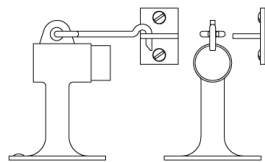

Nº 9043

The No 9043 heavy duty floor-mounted doorstop is installed using a hidden mount with a shield for either wood, stone, or concrete floors, as well as an exposed anchoring screw. The built in hold-open hook swings into an eye attached to the door. Finished to order in a wide range of [finishes](#).

Baseplate: 2-1/2"

Height: 3-5/8"