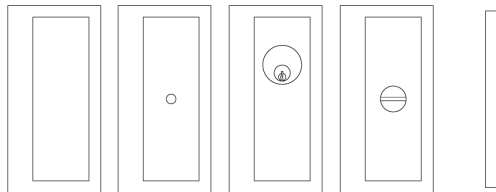

N° 6001

The N° 6001 modern recessed pull reflects the minimalist, rectilinear aesthetic developed in architecture and interior design during the middle of the 20th century. The clean, rectangular opening plays against the larger, offset rectangle of the faceplate covering the recess. This pull is designed for pocket doors. All Nanz plated and patinated [finishes](#) are available.

Height:	3-1/2"	4-1/2"	5-5/8"	6-1/2"	7"
Width:	2"	2-3/4"	2-7/8"	3-1/4"	5"
Projection:	1/16"	1/16"	1/16"	1/16"	1/16"
Depth:	7/16"	7/16"	7/16"	7/16"	
Collection:	Minimal				