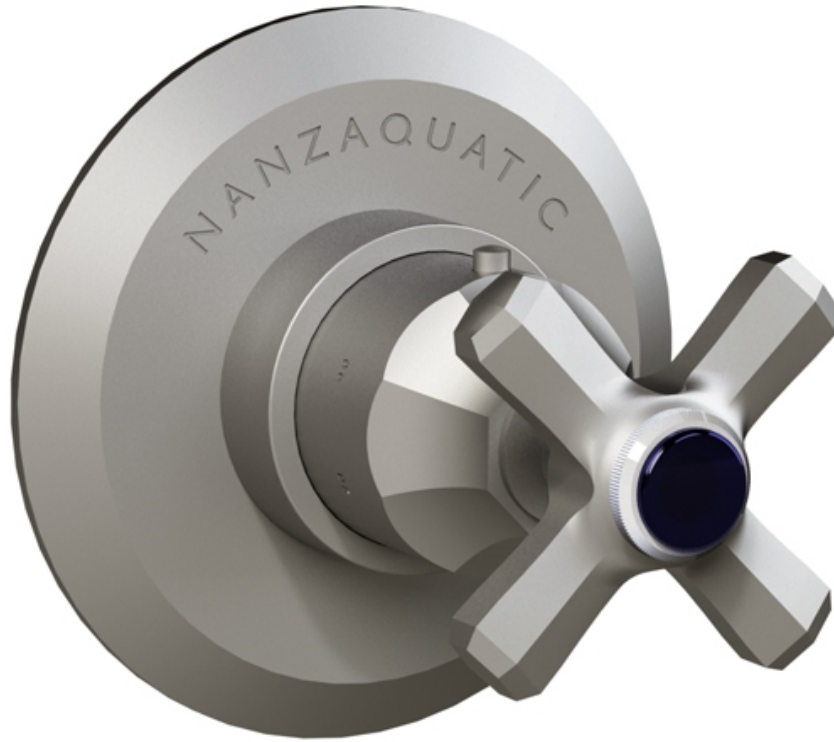

NANZ

NANZ

Volumetric Set 48

NANZAQUATIC, the bespoke plumbing collection from NANZ & Company, offers custom bath, shower and basin fittings to designers and builders for high end projects. All fittings are constructed from solid brass and are equipped with precision manufactured valves designed to prevent scalding and conserve water. Configurations for shower and bath controls may be customized by choosing from our diverse range of handles, bells, and backplates. Shower heads can be paired with corresponding flanges and tub fillers, as well as bath accessories and cabinetry. A variety of finishes are offered. Contact one of our offices for more information and assistance with specification.