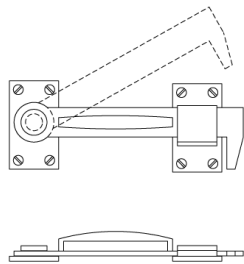

## Nº 9558

The Nº 9558 barn door latch is suitable for traditional or transitional interiors and features a surface-mounted pivoting latch mechanism fastened with exposed screws. All Nanz plated and patinated finishes are available

Height: 4-1/2"

Width: 11-5/8"

Projection: 1-1/2"