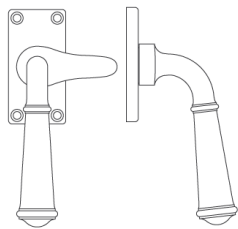

N° 9413

The N° 9413 casement fastener with rim strike, suitable for inswing or outswing windows, can be provided with different strikes for varying conditions. It is operated by the Georgian-inspired tapered handle, which is defined on either end by a plain astragal and ends in an ogee-shaped dome. The rectangular backplate with four exposed screws emphasizes the simplicity of the design. It is suitable for a variety of traditional interiors. All Nanz plated and patinated finishes are available.

Length: 2-3/4"
 Projection: 2"
 Backplate: 2" x 1"
 Collection: Georgian