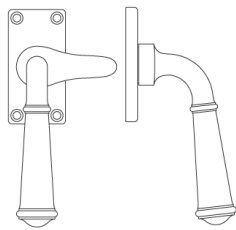

N° 9413

The N° 9413 casement fastener with rim strike, suitable for inswing or outswing windows, can be provided with different strikes for varying conditions. It is operated by the Georgian-inspired tapered handle, which is defined on either end by a plain astragal and ends in an ogee-shaped dome. The rectangular backplate with four exposed screws emphasizes the simplicity of the design. It is suitable for a variety of traditional interiors. All Nanz plated and patinated finishes are available.

Length: 2-3/4"

Projection: 2"

Backplate: 2" x 1"

Collection: Georgian

NEW YORK BOSTON CHICAGO MIAMI LOS ANGELES SAN FRANCISCO LONDON

THE NANZ COMPANY 121 VARICK STREET NEW YORK NY 10013 212 367 7000 NANZ.COM