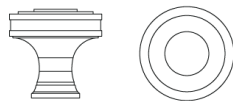

N° 8382

Balanced concentric circles form the face of the No 8382 Deco cabinet knob. The body of the drum-shaped knob has a wide recessed step. An optional rosette is available at an additional cost. It is available in four sizes and in all Nanz plated and patinated finishes.

Diameter: 3/4" 1" 1-1/4" 1-1/2"

Projection: 3/4" 1" 1-1/4" 1-1/2"

Collection: Art Deco