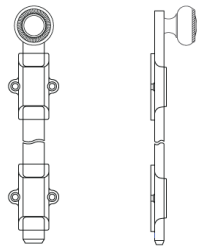

N° 7958 305R

The No 7958 305R surface bolt is typically used on the passive leaf of a double door at top and bottom. The bolt, with a roped Georgian knob, provides a decorative element, suitable for a variety of periods and styles. It can be used in conjunction with the No 7961 cremone bolt or a mortise lock on the active leaf. All Nanz plated and patinated finishes are available.

Length: 8" 12" 18" 24"

NEW YORK BOSTON CHICAGO MIAMI LOS ANGELES SAN FRANCISCO LONDON

THE NANZ COMPANY 121 VARICK STREET NEW YORK NY 10013 212 367 7000 NANZ.COM

© 1989-2019 ALL RIGHTS RESERVED