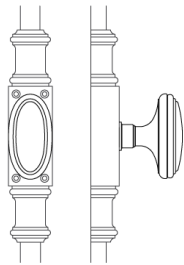

Nº 7951

The No 7951 cremone bolt, traditionally used to secure French doors, dates back to the early part of the 20th century. A series of coves and stepped astragals comprise the strongly architectural body, guides and keepers. Cremones are designed to work with a particular application. Accordingly, rod length and keeper configuration will be determined during the specification process. Most Nanz levers and oval knobs can be used. All Nanz plated and patinated finishes are available.

Height: 7-1/8"

Width: 1-1/2"

NEW YORK    BOSTON    CHICAGO    MIAMI    LOS ANGELES    SAN FRANCISCO    LONDON

THE NANZ COMPANY    121 VARICK STREET NEW YORK NY 10013    212 367 7000    NANZ.COM

© 1989-2017 ALL RIGHTS RESERVED