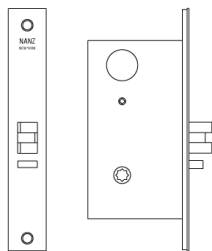

### N° 7159M

The No 7159M full mortise Entry lockset, recommended for coastal residences and yachts, features all-stainless steel construction for corrosion resistance. It incorporates an adjustable bevel faceplate and a three piece anti-friction latch. This lockset is suitable for doors 1-3/4 thick or greater. A stainless steel strike plate and metal dustbox are provided. The lockset can be delivered with any Nanz handle, thumbturn, and cylinder. All finishes are available. This lock is UL Listed and has a 3 hour fire rating.

Height: 8"  
Width: 1-1/4"  
Depth: 2-1/2" 2-3/4"

NEW YORK BOSTON CHICAGO MIAMI LOS ANGELES SAN FRANCISCO LONDON

THE NANZ COMPANY 121 VARICK STREET NEW YORK NY 10013 212 367 7000 NANZ.COM

© 1989-2019 ALL RIGHTS RESERVED