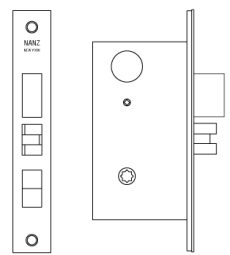

N° 7148

The No 7148 full mortise entry lockset, typically specified for apartments, is available in standard and extended backsets. The lockset incorporates an adjustable bevel faceplate and a three piece anti-friction latch. A toggle on the faceplate allows the exterior handle to retract the latch when flipped. This lockset is suitable for doors 1-3/4" thick or greater and has a 180-minute UL rating for fire doors. The lockset can be delivered with any Nanz handle, thumbturn, and cylinder. When ordering, specify knob or lever function, and backset style. A strike plate and wrought metal dustbox are provided. All finishes are available

Height: 8"
Width: 1-1/4"
Depth: 2-1/2" 2-3/4" 3-3/4" 5" 6"

NEW YORK BOSTON CHICAGO MIAMI LOS ANGELES SAN FRANCISCO LONDON

THE NANZ COMPANY 121 VARICK STREET NEW YORK NY 10013 212 367 7000 NANZ.COM

© 1989-2019 ALL RIGHTS RESERVED