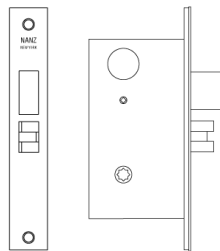

Nº 7139M

The No 7139M full mortise Privacy lockset, recommended for coastal residences and yachts, features all-stainless steel construction for corrosion resistance. It incorporates an adjustable bevel faceplate, emergency egress functionality and a three piece anti-friction latch. This lockset is suitable for doors 1-3/4" thick or greater. A stainless steel strike plate and metal dustbox are provided. The lockset can be delivered with any Nanz handle, thumbturn, and cylinder. All finishes are available. This lock is UL Listed and has a 3 hour fire rating.

Height: 8"
Width: 1-1/4"
Depth: 2-1/2" 2-3/4"

NEW YORK BOSTON CHICAGO MIAMI LOS ANGELES SAN FRANCISCO LONDON

THE NANZ COMPANY 121 VARICK STREET NEW YORK NY 10013 212 367 7000 NANZ.COM

© 1989-2017 ALL RIGHTS RESERVED