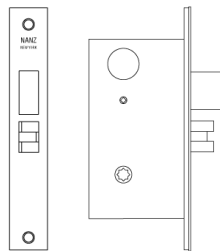

N° 7139M

The No 7139M full mortise Privacy lockset, recommended for coastal residences and yachts, features all-stainless steel construction for corrosion resistance. It incorporates an adjustable bevel faceplate, emergency egress functionality and a three piece anti-friction latch. This lockset is suitable for doors 1-3/4" thick or greater. A stainless steel strike plate and metal dustbox are provided. The lockset can be delivered with any Nanz handle, thumbturn, and cylinder. All finishes are available. This lock is UL Listed and has a 3 hour fire rating.

Height: 8"
Width: 1-1/4"
Depth: 2-1/2" 2-3/4"

NEW YORK BOSTON CHICAGO MIAMI LOS ANGELES SAN FRANCISCO LONDON

THE NANZ COMPANY 121 VARICK STREET NEW YORK NY 10013 212 367 7000 NANZ.COM

© 1989-2019 ALL RIGHTS RESERVED