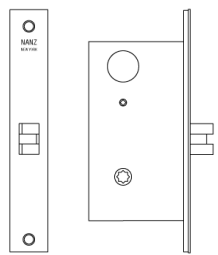

N° 7125M

The No 7125M Marine Grade Passage Latch Set, recommended for coastal residences and yachts, features all-stainless steel construction for corrosion resistance. It incorporates an adjustable bevel faceplate and a three piece anti-friction latch. This lockset is suitable for doors 1-3/4 thick or greater. A stainless steel strike plate and metal dustbox are provided. The lockset can be delivered with any Nanz handle, thumbturn, and cylinder. All finishes are available. This lock is UL Listed and has a 3 hour fire rating.

Height: 8"
Width: 1-1/4"
Depth: 2-1/2" 2-3/4"

NEW YORK BOSTON CHICAGO MIAMI LOS ANGELES SAN FRANCISCO LONDON

THE NANZ COMPANY 121 VARICK STREET NEW YORK NY 10013 212 367 7000 NANZ.COM

© 1989-2019 ALL RIGHTS RESERVED