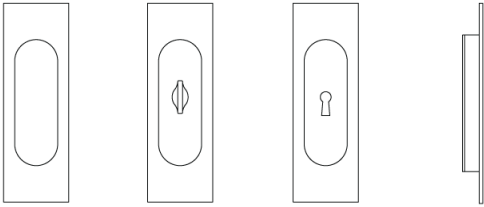

N° 6050

The No 6050 modern recessed pull is designed to operate pocket doors, and is often specified with the Nanz [No 7611](#) edge pull. It can be ordered with a thumbturn (No 6050T) or keyhole (No 6050K) for use with the Nanz [No 7621](#) privacy pocket door lock. All plated and patinated finishes are available.

Height: 5-1/2"
 Width: 1-7/8"
 Projection: 1/8"
 Depth: 1/2"
 Collection: Minimal

NEW YORK BOSTON CHICAGO MIAMI LOS ANGELES SAN FRANCISCO LONDON

THE NANZ COMPANY 121 VARICK STREET NEW YORK NY 10013 212 367 7000 NANZ.COM