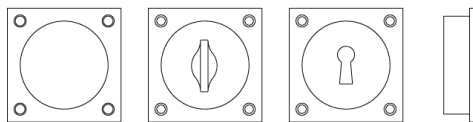

N° 6041

The No 6041 is a recessed pull most often used for sliding or pocket doors to dressing rooms and bathrooms. The No 6041 can also be provided with thumbturn or a keyhole cutout. The face has four exposed screws. All plated and patinated finishes are available.

Height: 2"

Width: 2"

Projection: 1/8"

Depth: 1/2"