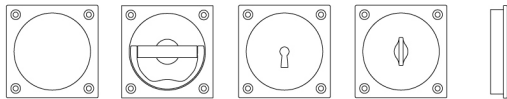

N° 6025K

The N° 6025K recessed keyhole is handsomely proportioned and detailed. The product is also available as a drop ring pull as well as a thumbturn escutcheon. It is generally specified for use with pocket doors. The face has four exposed screws. All plated and patinated finishes are available.

Height: 3"

Length: 3"

Projection: 1/8"

Depth: 1/2"

Collection: Bauhaus