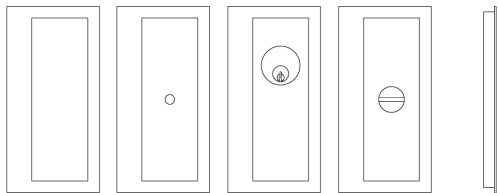

N° 6001

The N° 6001 modern recessed pull reflects the minimalist, rectilinear aesthetic developed in architecture and interior design during the middle of the 20th century. The clean, rectangular opening plays against the larger, offset rectangle of the faceplate covering the recess. This pull is designed for pocket doors. It can be ordered with or without a thumbturn, emergency release, or cylinder for use with the Nanz No 7621 privacy pocket door lock. Another version of this pull, the 6001 SW, can also be provided for swinging doors. All Nanz plated and patinated finishes are available.

Height: 3-1/2" 4-1/2" 5-5/8" 6-1/2" 7"

Width: 2" 2-3/4" 2-7/8" 3-1/4" 5"

Projection: 1/16" 1/16" 1/16" 1/16" 1/16"

Depth: 7/16" 7/16" 7/16" 7/16"

Collection: Minimal

NEW YORK BOSTON CHICAGO MIAMI LOS ANGELES SAN FRANCISCO LONDON