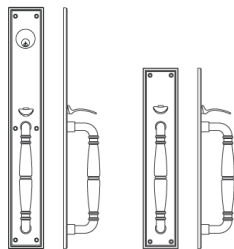

## N° 6721

The No 6721 thumb latch is typically used for main entry doors. It combines a Georgian style handle with a classic astragal-adorned rectangular escutcheon and can be used with a lever or knob on the interior side of the door. Shown here without a cylinder, a slightly longer version can be provided which would include the cylinder. The handle can be manufactured without the thumb latch to be used as a fixed pull. The backplate can be sized accordingly to allow for custom applications. All Nanz plated and patinated finishes are available.

Height: 12-3/4" 17"

Width: 2-1/2" 2-1/2"

Projection: 2-1/2" 2-1/2"