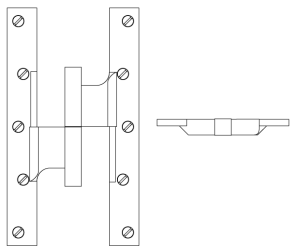

N° 3755SQ

The N° 3755SQ olive knuckle hinge employs an interior bearing system for smooth operation with heavy as well as standard doors. The hinge features square knuckle covers concealing the bushing to achieve an aesthetic that is suitable for modern and contemporary interiors. Unlike most competing products which are made in parts and soldered together, the N° 3755SQ is of solid forging, making it both stronger and more attractive. The hinge is handed; a right-hand hinge is shown. All Nanz plated and patinated finishes are available.

Height: 9"

Width: 4-1/2"

Leaf Gauge: 1/4"

Knuckle Diameter: 3/4"

NEW YORK BOSTON CHICAGO MIAMI LOS ANGELES SAN FRANCISCO LONDON

THE NANZ COMPANY 121 VARICK STREET NEW YORK NY 10013 212 367 7000 NANZ.COM

© 1989-2019 ALL RIGHTS RESERVED