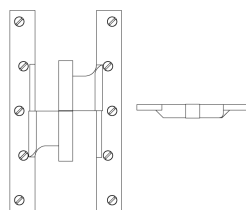

### No 3755SQ

The No 3755SQ olive knuckle hinge employs an interior bearing system for smooth operation with heavy as well as standard doors. The hinge features square knuckle covers concealing the bushing to achieve an aesthetic that is suitable for modern and contemporary interiors. Unlike most competing products which are made in parts and soldered together, the No 3755SQ is of solid forging, making it both stronger and more attractive. The hinge is handed; a left-hand hinge is shown. All NANZ plated and patinated finishes are available.

Height: 9"  
Width: 4-1/2"  
Leaf Gauge: 1/4"  
Knuckle Diameter: 3/4"

NEW YORK BOSTON CHICAGO MIAMI LOS ANGELES SAN FRANCISCO LONDON

NANZ & COMPANY 121 VARICK STREET NEW YORK NY 10013 212 367 7000 NANZ.COM