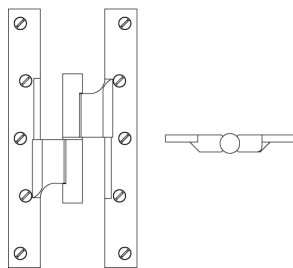

N° 3755

The N° 3755 paumelle hinge employs an interior bearing system for smooth operation with heavy as well as standard doors. Unlike most competing products which are made in parts and soldered together, the N° 3755 is of solid forging, making it both stronger and more attractive. The hinge is handed; a right-hand hinge is shown. All Nanz plated and patinated finishes are available.

Height x Width: 9"x4-1/2"

NEW YORK BOSTON CHICAGO MIAMI LOS ANGELES SAN FRANCISCO LONDON

THE NANZ COMPANY 121 VARICK STREET NEW YORK NY 10013 212 367 7000 NANZ.COM

© 1989-2017 ALL RIGHTS RESERVED