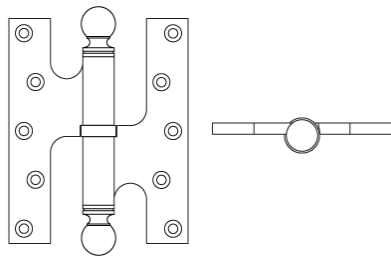

N° 3754BF

The No 3754 modern lift-off hinge, sometimes called a *paumelle*, updates 18th-century French design by eliminating superfluous ornament. The upper and lower cylindrical knuckles are separated by a disk-shaped bearing that creates a sense of proportion that works well in both traditional and modern interiors. The hinge is shown with ball finials. The hinge is handed; the right-hand hinge is shown. Nanz also manufactures a matching cabinetry *paumelle*. All Nanz plated and patinated finishes are available.

Height x Width: 5"x4"

Collection: American Revival

NEW YORK BOSTON CHICAGO MIAMI LOS ANGELES SAN FRANCISCO LONDON

THE NANZ COMPANY 121 VARICK STREET NEW YORK NY 10013 212 367 7000 NANZ.COM

© 1989-2017 ALL RIGHTS RESERVED