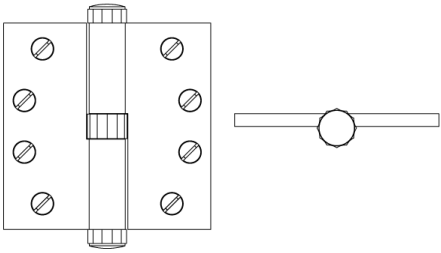

N° 3583FM

The No 3583FM lift off butt hinge draws inspiration from Greco-Roman architecture with its distinct fluted bushing and finials. This accent gives the hinge a timeless design making it suitable in both traditional and modern interiors. A selection of related products are also available. Custom sizes can be manufactured. The hinge is handed; a right-hand hinge is shown. All Nanz plated and patinated finishes are available.

- Height: 4-3/4"
- Height: 4"
- Leaf Gauge: 1/4"
- Knuckle Diameter: 3/4"

NEW YORK BOSTON CHICAGO MIAMI LOS ANGELES SAN FRANCISCO LONDON

THE NANZ COMPANY 121 VARICK STREET NEW YORK NY 10013 212 367 7000 NANZ.COM