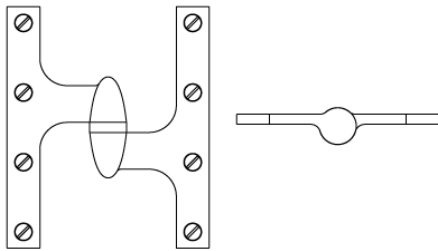

N° 3505

The parabolic profile of the olive knuckle hinge presents a handsome decorative element when an alternative to butt hinges is required. A 1/4" bushing separates the knuckles. The hinge is suitable for contemporary as well as traditional interiors. All Nanz plated and patinated finishes are available. The hinge is handed; a right-hand hinge shown.

Height: 6"

Width: 5"

Leaf Gauge: 1/4"

Knuckle Diameter: 1"

NEW YORK BOSTON CHICAGO MIAMI LOS ANGELES SAN FRANCISCO LONDON

THE NANZ COMPANY 121 VARICK STREET NEW YORK NY 10013 212 367 7000 NANZ.COM

© 1989-2019 ALL RIGHTS RESERVED