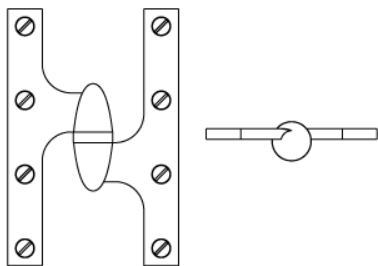

N° 3504

The parabolic profile of the N° 3504 olive knuckle hinge presents a handsome decorative element when an alternative to butt hinges is required. The hinge is suitable for contemporary as well as traditional interiors. All Nanz plated and patinated finishes are available. The hinge is handed; a right-hand hinge shown.

Height x Width: 6"x4"

Collection: Moderne