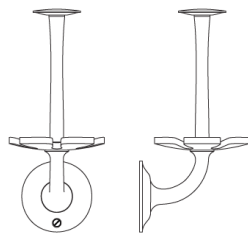

## N° 22.02

The Moderne toothbrush and tumbler holder, based on an antique design, holds up to five toothbrushes. A boss raised by a cove fixes the elegantly curved holder to the arched post, which in turn is secured by a reeded backplate. The tumbler rests inverted above the toothbrush holder, covering the toothbrush heads yet allowing enough airflow to prevent moisture buildup. A comprehensive suite of aesthetically related bath hardware is also available, including towel rings, robe hooks, and glass towel rods, as are twelve NanZ plated and patinated finishes.

Height: 7-1/8"  
Projection: 3-1/2"  
Backplate: 2-1/4"  
Collection: Moderne

NEW YORK BOSTON CHICAGO MIAMI LOS ANGELES SAN FRANCISCO LONDON

THE NANZ COMPANY 121 VARICK STREET NEW YORK NY 10013 212 367 7000 NANZ.COM