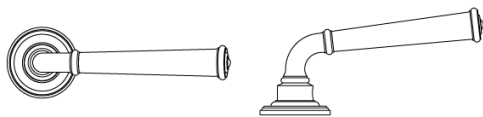

N° 2105

Designed in our Soho studio, this handle is available for use as passage, privacy, or entry hardware, as well as for use as a fixed dummy pull. The handle may be modified for use as cabinetry hardware as well. Available in all standard plated and patinated finishes.

Length: 5"

Projection: 2-13/16"

Rose Diameter: 1-2/5"

Lever Style: Transitional

Collection: Georgian