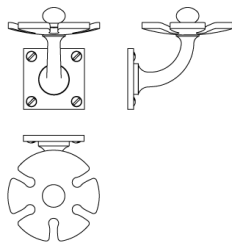

### N° 21.27

The Bauhaus toothbrush holder combines a classic design supported by a square backplate and exposed fasteners. It holds up to five toothbrushes. A boss raised by a cove fixes the elegantly curved holder to the arched post, which in turn is secured by an ogee-profile, astragal-encircled backplate. A comprehensive suite of aesthetically related bath hardware is also available, including towel rings, robe hooks, and glass towel rods, as are twelve Nanz plated and patinated finishes.

Height x Width: 3-1/2" x 3"

Projection: 3-1/2"

Backplate: 2-1/4" x 2-1/4"

Collection: Bauhaus

NEW YORK BOSTON CHICAGO MIAMI LOS ANGELES SAN FRANCISCO LONDON

THE NANZ COMPANY 121 VARICK STREET NEW YORK NY 10013 212 367 7000 NANZ.COM