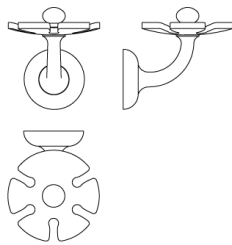

N° 21.26

The Domus toothbrush holder, characterized by a half dome backplate, holds up to five toothbrushes. A boss raised by a cove fixes the elegantly curved holder to the arched post, which in turn is secured by an ogee-profile, astragal-encircled backplate. A comprehensive suite of aesthetically related bath hardware is also available, including towel rings, robe hooks, and glass towel rods, as are twelve Nanz plated and patinated finishes.

Height x Width: 3-1/2" x 3"

Projection: 3-1/2"

Rose Diameter: 2"

Collection: Domus