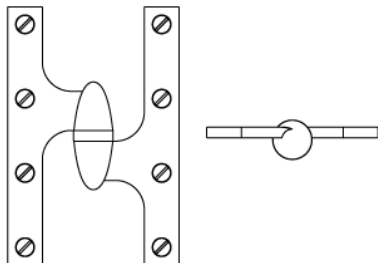

EC-3504

The parabolic profile of the EC-3504 olive knuckle hinge presents an alternative to traditional butt hinges. The olive knuckle hinge is handed. A left hand hinge is shown. It measures 6" x 4". See all available finishes [here](#).

Height: 6"

Width: 4"