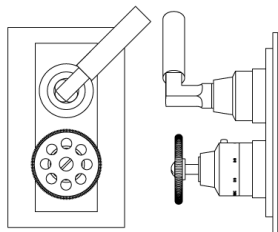

Shower Set 17

The Nanz Thermostatic Volumetric Shower control is manufactured in solid brass and features FLUHS ceramic valve cartridges. The shower set is pressure balanced and includes a patented anti-scald mechanism. In addition a safety feature requires button activation to reach the hottest temperatures. Matching bath and basin fittings are offered, as are coordinating bath accessories and cabinetry. Selected examples appear below. A variety of bath friendly finishes are offered. Contact one of our offices for more information and assistance with specification. The Nanz Bauhaus collection, based on designs by Walter Gropius from the 1920s, embodies the School's belief in simple geometric forms as the basis of good design. With coordinating bath, shower, basin fittings and accessories, The collection can be coordinated throughout a project.

Backplate: 7-1/2" x 4-1/2"

Projection: 5-3/4"

Lever Style: AQ-V2006.5340

Knob Style: AQ-T1112S.5340

Backplate Style: AQ-PTV.062

NEW YORK BOSTON CHICAGO MIAMI LOS ANGELES SAN FRANCISCO LONDON

THE NANZ COMPANY 121 VARICK STREET NEW YORK NY 10013 212 367 7000 NANZ.COM