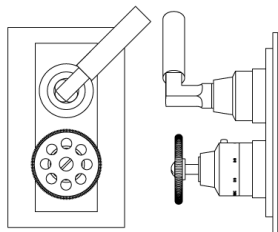

## Shower Set 17

The Nanz Thermostatic Volumetric Shower control is manufactured in solid brass and features FLUHS ceramic valve cartridges. The shower set is pressure balanced and includes a patented anti-scald mechanism. In addition a safety feature requires button activation to reach the hottest temperatures. Matching bath and basin fittings are offered, as are coordinating bath accessories and cabinetry. Selected examples appear below. A variety of bath friendly finishes are offered. Contact one of our offices for more information and assistance with specification. The Nanz Bauhaus collection, based on designs by Walter Gropius from the 1920s, embodies the School's belief in simple geometric forms as the basis of good design. With coordinating bath, shower, basin fittings and accessories, The collection can be coordinated throughout a project.

Backplate: 7-1/2" x 4-1/2"

Projection: 5-3/4"

Lever Style: AQ-V2006.5340

Knob Style: AQ-T1112S.5340

Backplate Style: AQ-PTV.062

NEW YORK    BOSTON    CHICAGO    MIAMI    LOS ANGELES    SAN FRANCISCO    LONDON