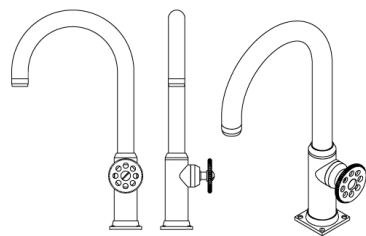

Monoblock 05

The Nanz Monoblock Kitchen Faucet features a single control for volume as well as temperature. Turn for temperature-tilt to control volume. Flugs valves assure balanced pressure and anti scald features. Tension is perfect for just the right feel. A separate hand spray is also available. The Nanz Bauhaus collection, based on designs by Walter Gropius from the 1920s, embodies the School's belief in simple geometric forms as the basis of good design. With coordinating bath, shower, basin fittings and accessories, the collection can be coordinated throughout a project. Flow Rate: 1.75 GPM

Spout Height: 16"

Spout Projection: 8"

Collection: Bauhaus

Knob Style: N° 1112

Product Code: AQ-SKM2.1112.D5

NEW YORK BOSTON CHICAGO MIAMI LOS ANGELES SAN FRANCISCO LONDON

THE NANZ COMPANY 121 VARICK STREET NEW YORK NY 10013 212 367 7000 NANZ.COM