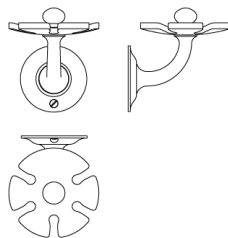

## AQ-MD-21.02

The Moderne toothbrush holder, based on an antique design, holds up to five toothbrushes. A boss raised by a cove fixes the elegantly curved holder to the arched post, which in turn is secured by a streamlined, ogee-profile backplate. A comprehensive suite of aesthetically related bath hardware is also available, including towel rings, robe hooks, and glass towel rods, as are twelve NANZ plated and patinated finishes.

Height x Width: 3-1/2" x 3"

Projection: 3-1/2"

Rose Diameter: 2-1/4"

Collection: Moderne