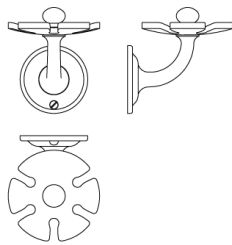

AQ-GG-21.01

The Georgian toothbrush holder, based on an antique design, holds up to five toothbrushes. A boss raised by a cove fixes the elegantly curved holder to the arched post, which in turn is secured by an ogee-profile, astragal-encircled backplate. A comprehensive suite of aesthetically related bath hardware is also available, including towel rings, robe hooks, and glass towel rods, as are twelve Nanz plated and patinated finishes.

Height x Width: 3-1/2" x 3"

Projection: 3-1/2"

Rose Diameter: 2-1/4"

Collection: Georgian

Collection: Georgian