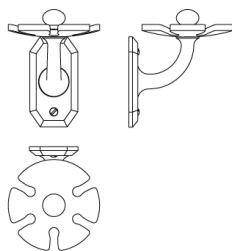

AQ-AR-21.03

The American Revival toothbrush holder, a modern interpretation of an antique design, holds up to five toothbrushes. A boss raised by a cove fixes the elegantly curved holder to the arched post, which in turn is secured by a multi-planed backplate. A comprehensive suite of aesthetically related bath hardware is also available, including towel rings, robe hooks, and glass towel rods, as are twelve Nanz plated and patinated finishes.

Height x Width: 3-1/2" x 3"

Projection: 3-1/2"

Backplate: 3"x 1-5/8"

Collection: American Revival

Collection: American Revival

NEW YORK BOSTON CHICAGO MIAMI LOS ANGELES SAN FRANCISCO LONDON

THE NANZ COMPANY 121 VARICK STREET NEW YORK NY 10013 212 367 7000 NANZ.COM