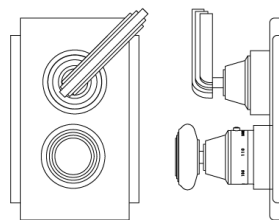

AQ-AD-5.2-1006_2007

The Nanz Thermostatic Volumetric Shower control is manufactured in solid brass and features Huber anti-scalding technology. In addition, a safety feature requires button activation to reach the hottest temperatures. Valve comes with integral check valves and stops for easy installation and serviceability. The shower set is pressure balanced and includes a patented anti-scald mechanism. In addition a safety feature requires button activation to reach the hottest temperatures. Matching bath and basin fittings are offered, as are coordinating bath accessories and cabinetry. Selected examples appear below. A variety of bath friendly finishes are offered. Contact one of our offices for more information and assistance with specification. The American Moderne-inspired Art Deco collection focuses on intersecting stacked planes and recalls Donald Deskey's work and Raymond Loewy's streamlined designs of the 1920s and '30s. It has been a symbol of luxury and craftsmanship and corresponds to many major works in America in the first half of the 20th century.

Backplate: 7-1/2" x 5-3/4"

Knob Style: AQ-T1382.5340

Lever Style: AQ-V2007.5340

Backplate Style: AQ-PTV.042

Collection: Art Deco

Collection: Art Deco

NEW YORK BOSTON CHICAGO MIAMI LOS ANGELES SAN FRANCISCO LONDON