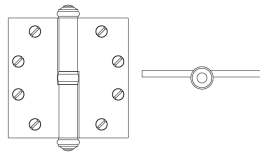

3583OE

The No 3583OE lift off butt hinge draws inspiration from mid 19th-century Italian Hardware. Astragal-wrapped ogival finials add a classical touch and a stepped bushing makes it perfect for traditional or modern interiors. A selection of related products are also available. Custom sizes can be manufactured. The hinge is handed; a left-hand hinge is shown. All NANZ plated and patinated finishes are available.

Height: 4-1/2"

Width: 4-1/2"

Leaf Gauge: 1/4"

Knuckle Diameter: 3/4"