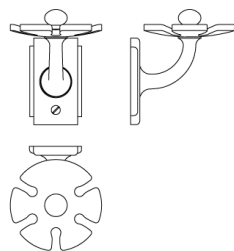

N° 21.09

The vertically intersecting planes of the Art Deco toothbrush holder's backplate give the holder a sense of streamlined elegance. The holder, based on an antique design, holds up to five toothbrushes. A boss raised by a cove fixes the elegantly curved holder to the arched post. A comprehensive suite of aesthetically related bath hardware is also available, including towel rings, robe hooks, and glass towel rods, as are twelve Nanz plated and patinated finishes.

Height x Width: 3-1/2" x 3"

Projection: 3-1/2"

Backplate: 3"x 1-3/4"

Collection: Art Deco